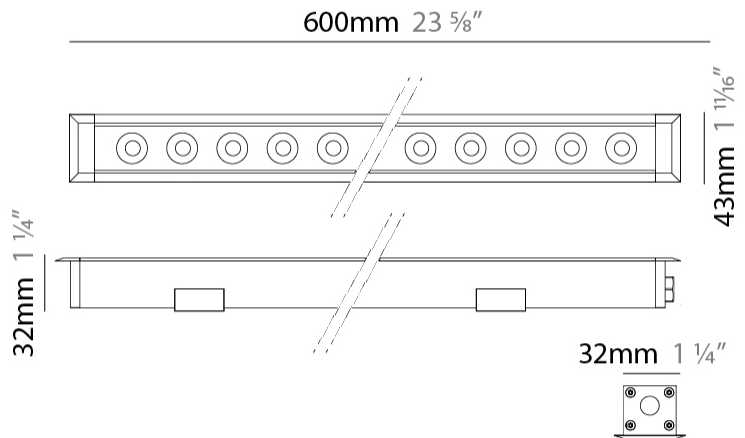

PROJECT	
TYPE	
SPECIFIER	
QUANTITY	
DATE	

MINI CORNICHE RECESSED

E9I638-

base number   Finish Options   Lens Options

1. To build a product code in our configurator select the specify button on the base model # product page
2. To build a manual product code on this datasheet choose from the options listed below in blue font and add the suffix to the base model #

GENERAL

Series: Mini Corniche
Brand: Platek
Division: Exterior
Mounting Type: Recessed
Mounting Location: In-Ground
Subcategory: Walk Over

PHYSICAL

Shape: Rectangle
Length (mm): 620
Length (in): 24 7/16
Width (mm): 43
Width (in): 1 11/16
Depth (mm): 32
Depth (in): 1 1/4
Light Distribution: Uplight
Diffuser: Tempered Glass - 5mm / 3/16" thick
Gasket: Gore-Tex valve to prevent condensation
Fixture Finish: BLK / WHI / GRY / COR / ANT / BRZ
Fixture Material: Extruded Aluminum

ELECTRICAL

Lamp Type: LED
Total Output Wattage (W): 23
Dimming: Bluetooth technology or DMX
Control Gear: DMX
Driver Included: No
Driver Location: Remote
Driver Type: Constant Current - Universal
Driver Class: Class 2
Input Voltage (V): 120 - 277
Constant Current (MA): 500

LED

Number of LEDs: 16
Color Temperature (°K): RGBW
CRI: >80 CRI
Lamp Life (hrs): 60000
Special LEDs offerings: RGBW

OPTICAL

Optic°: 28 / 47 / ELL

RATINGS AND CERTIFICATIONS

Certified By: Certified for North American Standards
IP rating: IP67
IK Rating: IK07
Bug Rating: B1 U0 G0
Upon Request: Higher Maximum Ambient Temperature